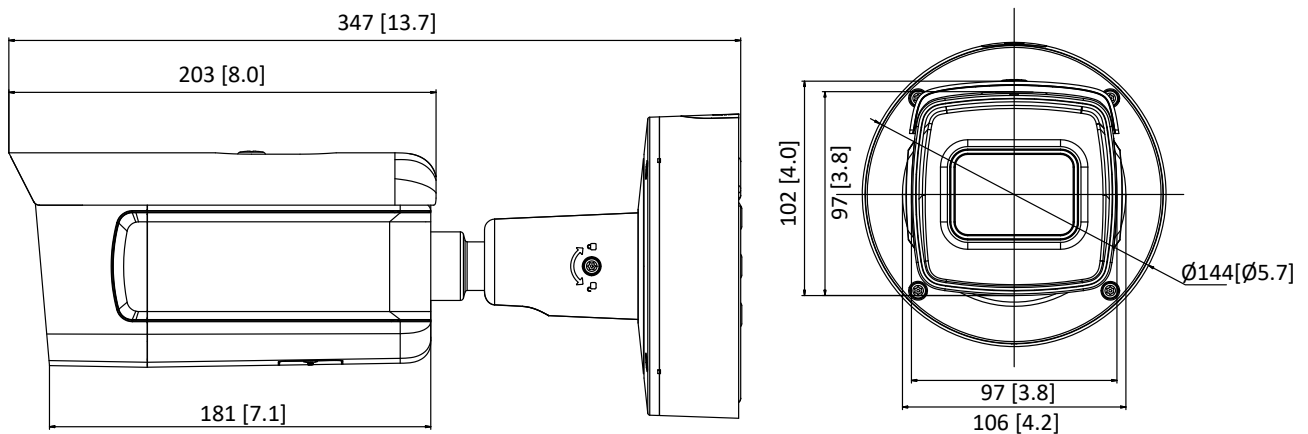

Power Consumption and Current	-IZS: 12 VDC, 1.0 A, max. 12 W; PoE (802.3at, 42.5 V to 57 V), 0.3 A to 0.2 A -IZHS: 12 VDC, 1.3 A, max. 15 W; PoE (802.3at, 42.5 V to 57 V), 0.4 A to 0.3 A
Protection Level	IP67, IK10
Heater	-H: yes
Material	Aluminum alloy
Dimensions	Camera: $\Phi 144 \times 347$ mm ($\Phi 5.7'' \times 13.7''$) With package: $405 \times 190 \times 180$ mm ($15.9'' \times 7.5'' \times 7.1''$)
Weight	Camera: approx. 2.45 kg (5.40 lb.) With package: approx. 2.7 kg (5.95 lb.)

* Listed resolutions are only selectable options. It does not mean that all streams can work at their maximum resolution at the same time.

Available Model

DS-2CD5A46G0-IZS(2.8–12 mm), DS-2CD5A46G0-IZHS(2.8–12 mm)

*-H: Heater supported

Dimension

Unit: mm[inch]

Accessory